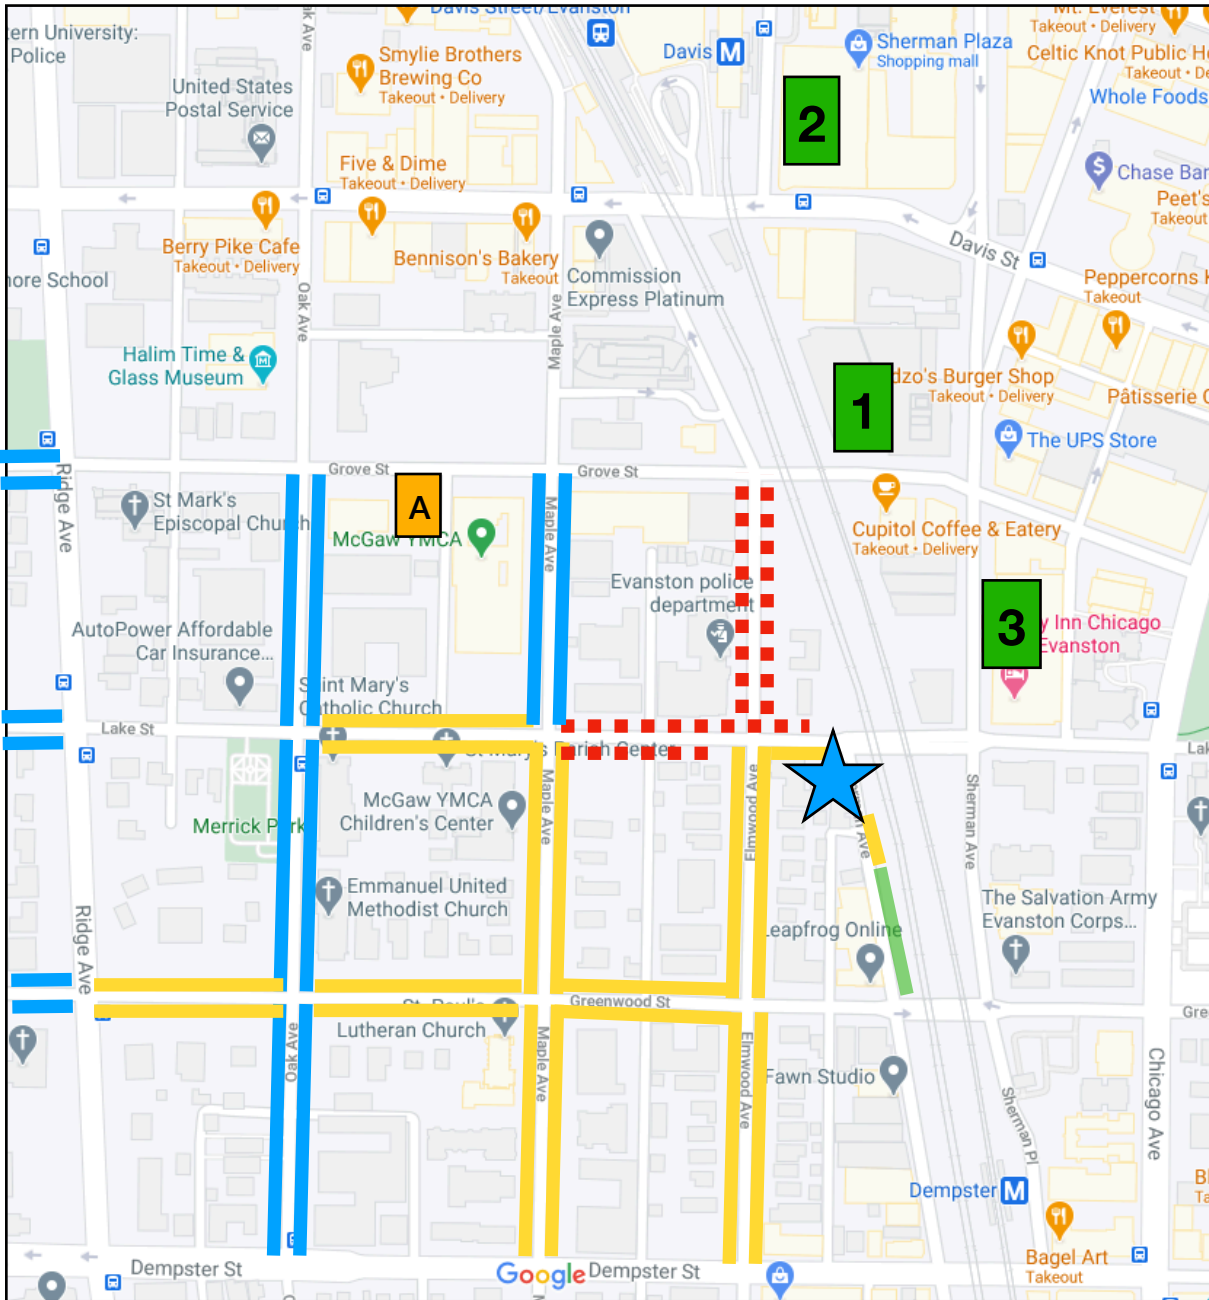

Zen Shiatsu Parking Map

Zen Shiatsu Chicago, 818 Lake Street, Evanston, IL 60201

Garages:

One Rotary Center Parking - \$8/day (limited availability)

Sherman Plaza Self-Park - Free the first hour, \$2 for 2 hours, \$8 for 6-12 hours.

Holiday Inn Garage - \$18/day, text "pay" to 847-908-9922

Street Parking

2-hour free parking during the day, unlimited and free after 6pm.

Free parking

12 hour meter parking - \$0.50/hour

No Parking - Emergency Vehicles Only during weekday daytimes

City Parking Lot

McGaw YMCA West Parking Lot - meters \$0.75/hour