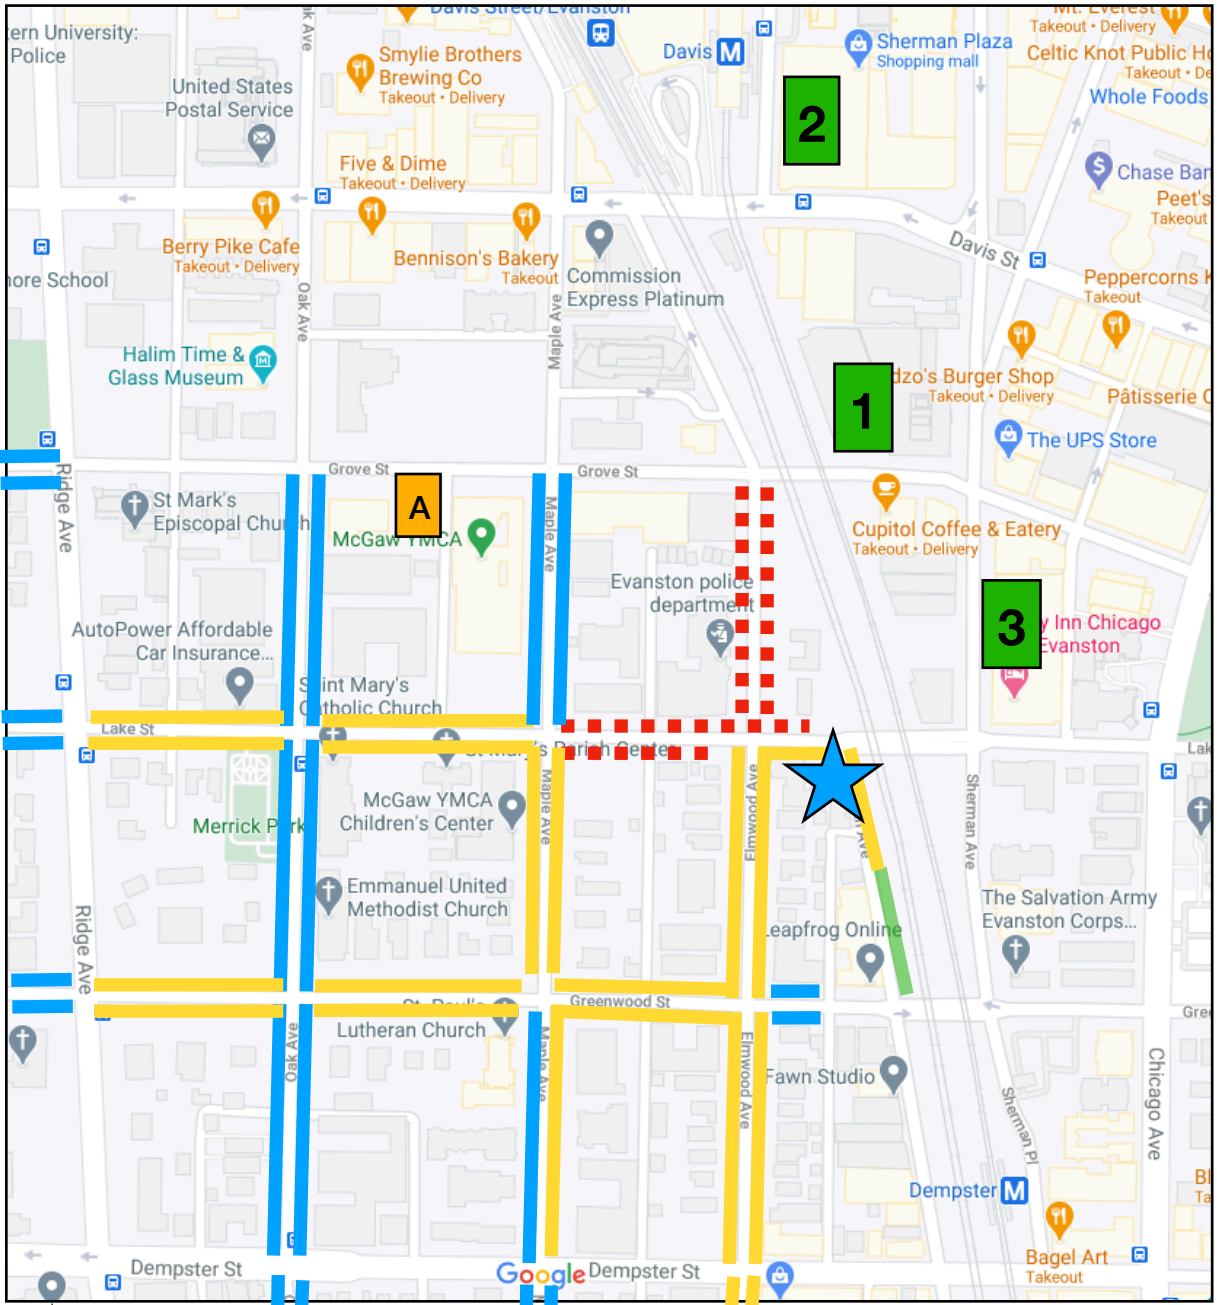

# Zen Shiatsu Parking Map

 Zen Shiatsu Chicago, 818 Lake Street, Evanston, IL 60201

Garages:

-  One Rotary Center Parking - \$8/day (limited availability)
-  Sherman Plaza Self-Park - Free the first hour, \$2 for 2 hours, \$8 for 6-12 hours.
-  Holiday Inn Garage - \$18/day, text "pay" to 847-908-9922

Street Parking

-  2-hour free parking during the day, unlimited and free after 6pm.
-  Free parking
-  12 hour meter parking - \$0.50/hour
-  No Parking - Emergency Vehicles Only during weekday daytimes

 City Parking Lot  
McGaw YMCA West Parking Lot - meters \$0.75/hour