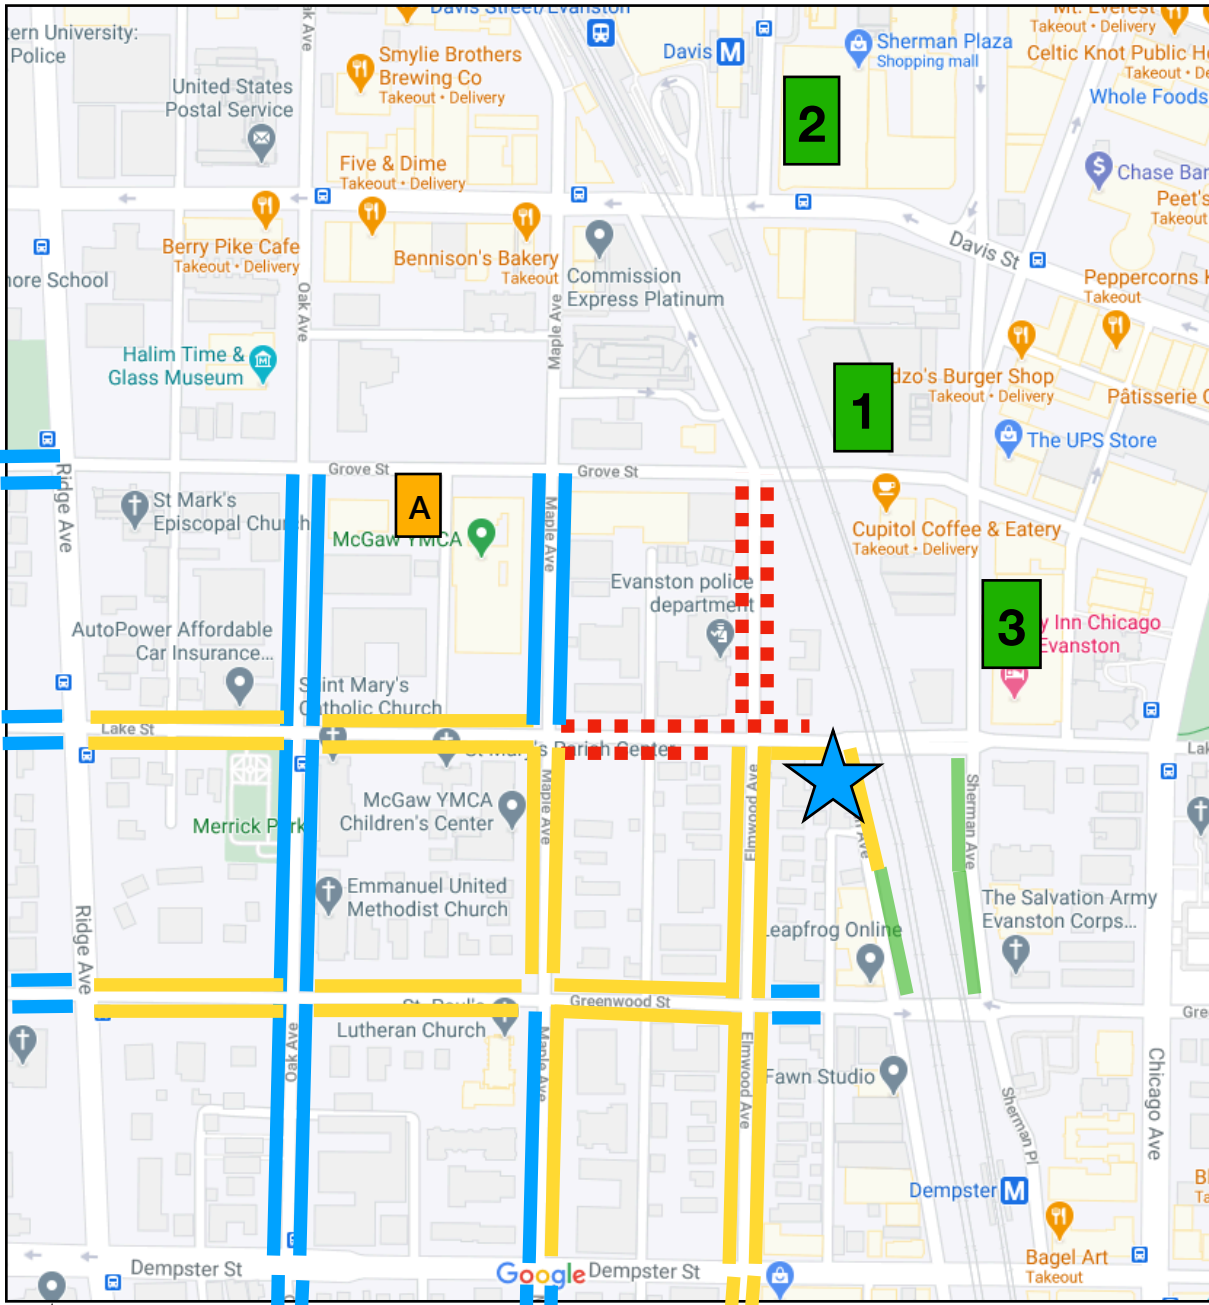

Zen Shiatsu Parking Map

 Zen Shiatsu Chicago, 818 Lake Street, Evanston, IL 60201

Garages:

-  One Rotary Center Parking - \$8/day (limited availability)
-  Sherman Plaza Self-Park - Free the first hour, \$2 for 2 hours, \$8 for 6-12 hours.
-  Holiday Inn Garage - \$18/day, text "pay" to 847-908-9922

Street Parking

-  2-hour free parking during the day, unlimited and free after 6pm.
-  Free parking
-  12 hour meter parking - \$0.50/hour
-  No Parking - Emergency Vehicles Only during weekday daytimes

 City Parking Lot
McGaw YMCA West Parking Lot - meters \$0.75/hour