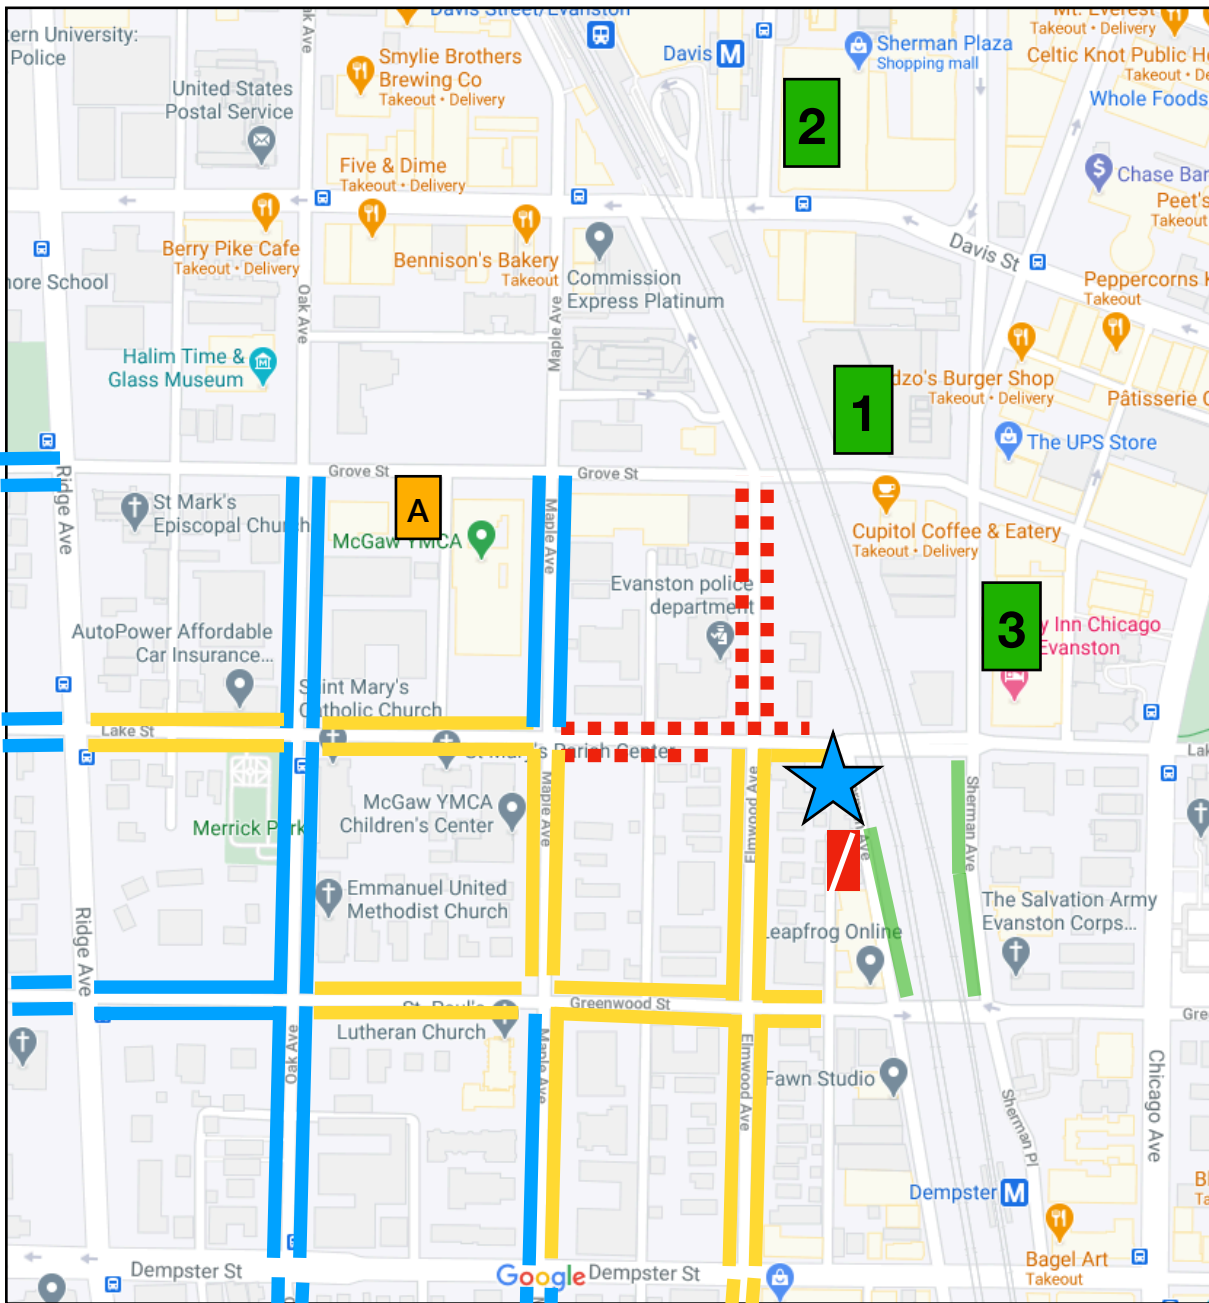

# Zen Shiatsu Parking Map

 Zen Shiatsu Chicago, 818 Lake Street, Evanston, IL 60201

Garages:

-  One Rotary Center Parking - \$8/day (limited availability)
-  Sherman Plaza Self-Park - Free the first hour, \$2 for 2 hours, \$8 for 6-12 hours.
-  Holiday Inn Garage - \$18/day, text "pay" to 847-908-9922

Street Parking

-  2-hour free parking during the day, unlimited and free after 6pm.
-  Free parking
-  12 hour meter parking - \$0.50/hour
-  No Parking - Emergency Vehicles Only during weekday daytimes

 **A**

City Parking Lot  
McGaw YMCA West Parking Lot - meters \$0.75/hour

Unaffiliated Lot - Do not park here